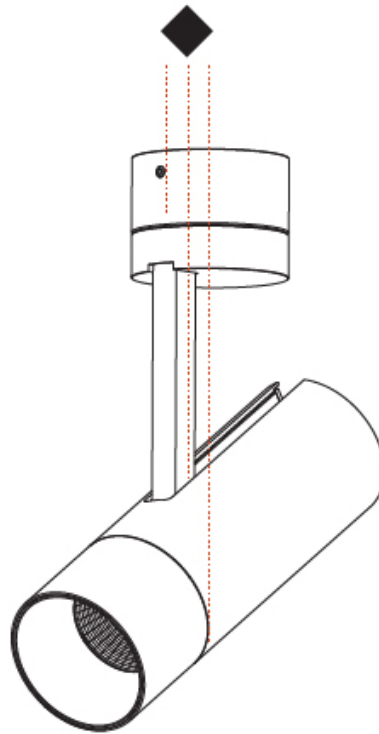

A3D111-

PROJECT	_____
TYPE	_____
SPECIFIER	_____
QUANTITY	_____
DATE	_____