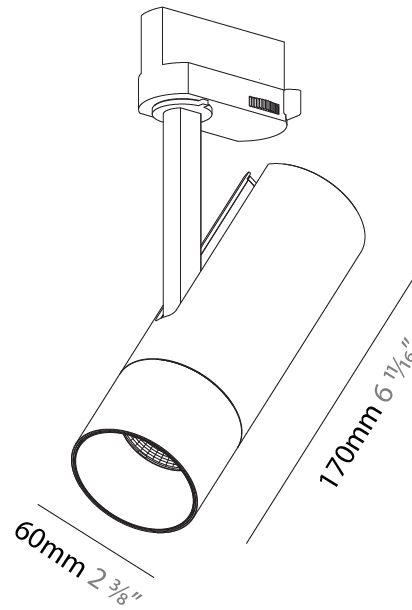

OPTICAL

Optic: Lens Pack - No Lens / Linear Spread Lens / Honeycomb / Spread Lens
 Beam Angle: 12

RATINGS AND CERTIFICATIONS

Certified By: Certified for North American Standards
 IP rating: IP20

IMAGINE 60 TRACK