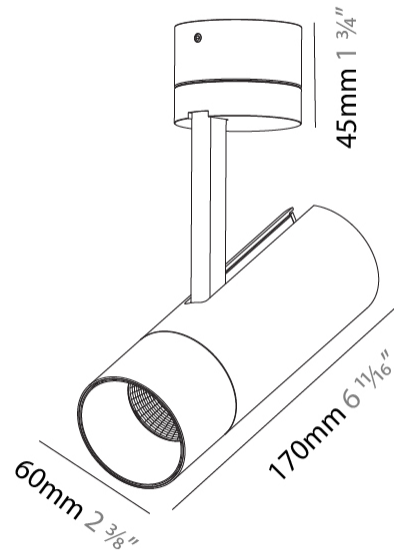

GENERAL

Series: Imagine
Subseries: Imagine 60
Brand: Prolicht
Division: Architectural
Mounting Type: Surface
Mounting Location: Ceiling
Subcategory: Spots

PHYSICAL

Shape: Cylinder
Diameter (mm): 60
Diameter (in): 2 ³ / ₈
Height (mm): 170
Height (in): 6 ¹¹ / ₁₆
Max. Overall Height (mm): 215
Max. Overall Height (in): 8 ⁷ / ₁₆
Light Distribution: Adjustable / Direct
Weight (kg): 0.604
Weight (lbs): 1.33
Fixture Finish: SSR / BKV / CWI / CRY / HAB / UFT / ITA / RUA / FTG / MYG / LOD / PUS / FRO / FUP / KIA / POP / BLS / SPG / MEY / GOH / GUM / CHC / COM / ABZ / JAG / OBR / MOS / ROR
Fixture Material: Aluminum Die Cast

OPTICAL

Reflector°: 18 / 34 / 46
Optic°: Lens Pack - No Lens / Linear Spread Lens / Honeycomb / Spread Lens
Adjustability: Rotational 350°; Tilt 90°

RATINGS AND CERTIFICATIONS

Certified By: Certified for North American Standards
IP rating: IP20

GENERAL

Series: Imagine
 Subseries: Imagine 60
 Brand: Prolicht
 Division: Architectural
 Mounting Type: Surface
 Mounting Location: Ceiling
 Subcategory: Spots

PHYSICAL

Shape: Cylinder
 Diameter (mm): 60
 Diameter (in): 2 ³/₈
 Height (mm): 170
 Height (in): 6 ¹¹/₁₆
 Max. Overall Height (mm): 215
 Max. Overall Height (in): 8 ⁷/₁₆
 Light Distribution: Adjustable / Direct
 Weight (kg): 0.572
 Weight (lbs): 1.26
 Fixture Finish: SSR / BKV / CWI / CRY / HAB / UFT / ITA / RUA / FTG / MYG / LOD / PUS / FRO / FUP / KIA / POP / BLS / SPG / MEY / GOH / GUM / CHC / COM / ABZ / JAG / OBR / MOS / ROR
 Fixture Material: Aluminum Die Cast