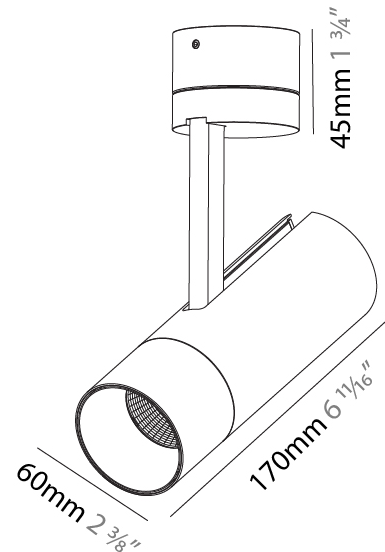

GENERAL

Series: Imagine
Subseries: Imagine 60
Brand: Prolicht
Division: Architectural
Mounting Type: Surface
Mounting Location: Ceiling
Subcategory: Spots

PHYSICAL

Shape: Cylinder
Diameter (mm): 60
Diameter (in): 2 ³/₈
Height (mm): 170
Height (in): 6 ¹¹/₁₆
Max. Overall Height (mm): 215
Max. Overall Height (in): 8 ⁷/₁₆
Light Distribution: Adjustable / Direct
Weight (kg): 0.572
Weight (lbs): 1.26
Fixture Finish: SSR / BKV / CWI / CRY / HAB / UFT / ITA / RUA / FTG / MYG / LOD / PUS / FRO / FUP / KIA / POP / BLS / SPG / MEY / GOH / GUM / CHC / COM / ABZ / JAG / OBR / MOS / ROR
Fixture Material: Aluminum Die Cast

ELECTRICAL

Lamp Type: LED (Zhaga Standard)
Input Wattage (W): 13.2 / 16.5
Total Output Wattage (W): 12 / 15
Dimming: Tri-Mode (Non-Dimming and Phase Dimming (120Vac only) and 0-10V Dimming)
Driver Included: Yes
Driver Location: Integrated
Driver Type: Constant Current - Universal
Driver Class: Class 2
Input Voltage (V): 120 - 277
Constant Current (MA): 350

LED

Number of LEDs: 1
Color Temperature (°K): 2700 / 3000 / 3500 / 4000
Max. Delivered Lumen (lm): 520 / 580 / 627 / 640
CRI: >90 CRI
Lamp Life (hrs): 50000

OPTICAL

Reflector°: 10
Adjustability: Rotational 350°; Tilt 90°

RATINGS AND CERTIFICATIONS

Certified By: Certified for North American Standards
IP rating: IP20

PROJECT
TYPE
SPECIFIER
QUANTITY
DATE